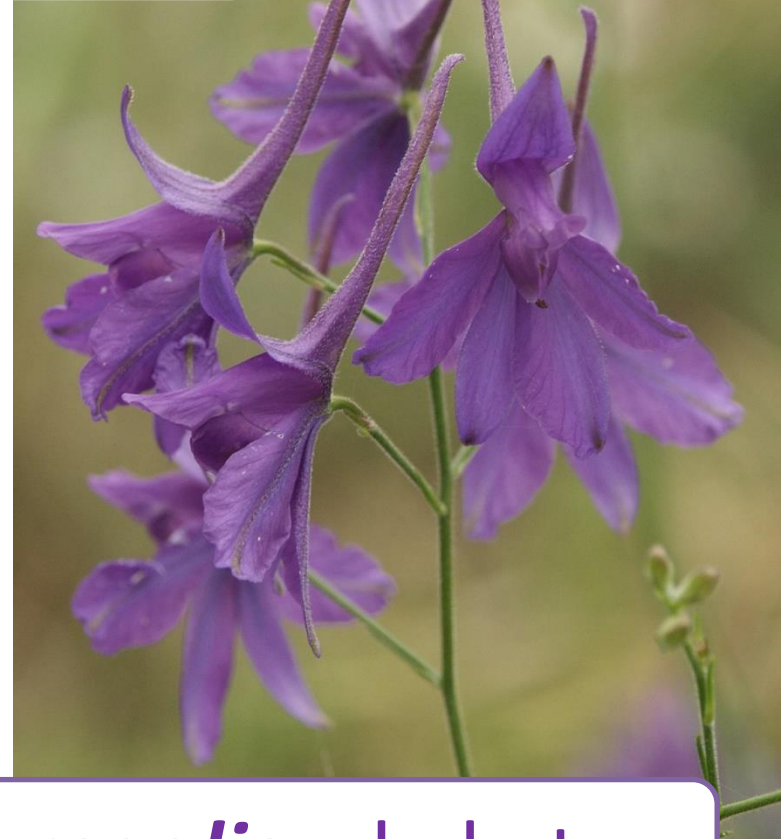

Fam. Ranunculaceae

zigomorfni cvjetovi

ostruga

miješak

Consolida regalis – kokotac

Aconitum pentheri – jedić